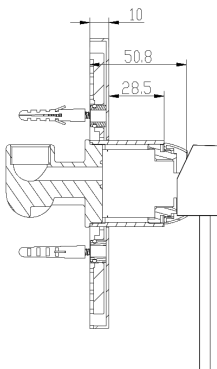

PURITY Minimal Shower Mixer

PRODUCT CODE

PUR031

COLOUR/FINISHES

Brushed Stainless Steel

PRESSURE TYPE

Mains Pressure only

MIN. PRESSURE

150kPa

MAX. PRESSURE

500kPa

MAX. TEMPERATURE

65°C

PLUMBING CONNECTION

15mm

FACEPLATE DIAMETER