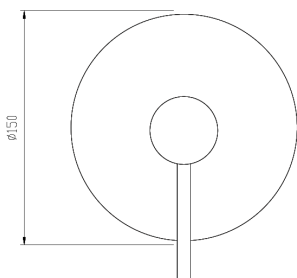

PURITY Minimal Shower Mixer

PRODUCT CODE

PUR031

COLOUR/FINISHES

Brushed Stainless Steel

PRESSURE TYPE

Mains Pressure only

MIN. PRESSURE

150kPa

MAX. PRESSURE

500kPa

MAX. TEMPERATURE

65°C

PLUMBING CONNECTION

15mm

FACEPLATE DIAMETER