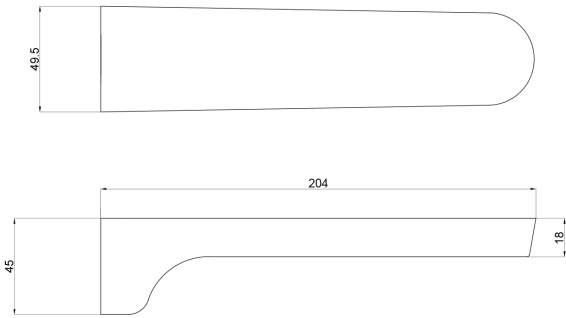

PURITY Bath Spout

PRODUCT CODE

PUR050

COLOUR/FINISHES

Brushed Stainless Steel

PRESSURE TYPE

Mains Pressure only

MIN. PRESSURE

150kPa

MAX. PRESSURE

500kPa (As per NZ Building Code AS/NZ 3500.1)

MAX. TEMPERATURE

65°C

PLUMBING CONNECTION

15mm

SPOUT REACH

180mm

Specifications and dimensions are subject to change without notice.

Installation instructions are available from the product page on www.foreno.co.nz

Foreno Tapware products are in full compliance with the requirements as set out in the New Zealand Building Code: www.foreno.co.nz/building-code-clauses/