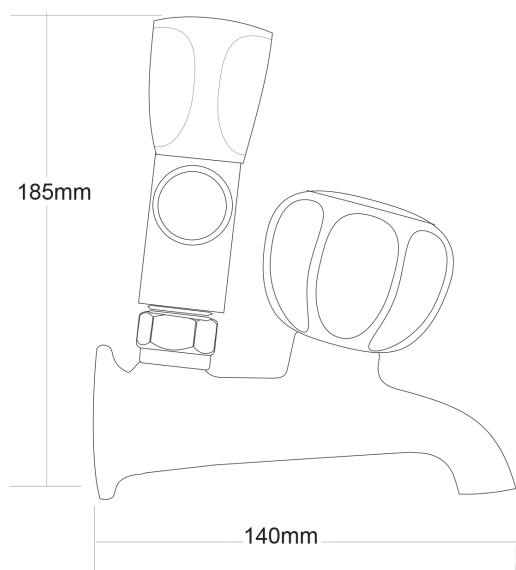

PRIMUS Laundry Combination Taps

PRODUCT CODE	PWM7
COLOUR/FINISHES	Chrome
PRESSURE TYPE	All Pressures
MIN. PRESSURE	17kPa
MAX. PRESSURE	500kPa (As per NZ Building Code AS/NZ 3500.1)
WELS RATING	Low/Unequal 2 Star; 11.5L/min Mains 0 rated
MAX. TEMPERATURE	65°C
PLUMBING CONNECTION	15mm
REPLACEMENT PART/S	Non Rising Headwork – FORPT65 Le Tap Handle – FORPT42
PRODUCT WARRANTY	10 Year Labour & Replacement or Parts Warranty

Specifications and dimensions are subject to change without notice.

Installation instructions are available from the product page on www.foreno.co.nz

Foreno Tapware products are in full compliance with the requirements as set out in the New Zealand Building Code: www.foreno.co.nz/building-code-clauses/