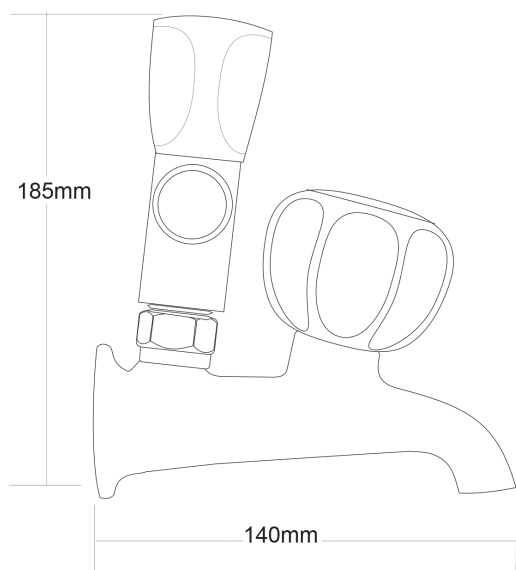

# PRIMUS Laundry Combination Taps

PRODUCT CODE

**PWM7**

COLOUR/FINISHES

Chrome

PRESSURE TYPE

All Pressures

MIN. PRESSURE

17kPa

MAX. PRESSURE

500kPa (As per NZ Building Code AS/NZ 3500.1)

WELS RATING

Low/Unequal 2 Star; 11.5L/min  
Mains 0 rated

MAX. TEMPERATURE

65°C

PLUMBING CONNECTION

15mm

REPLACEMENT PART/S

Non Rising Headwork – FORPT65  
Le Tap Handle – FORPT42

Specifications and dimensions are subject to change without notice.

Installation instructions are available from the product page on [www.foreno.co.nz](http://www.foreno.co.nz)