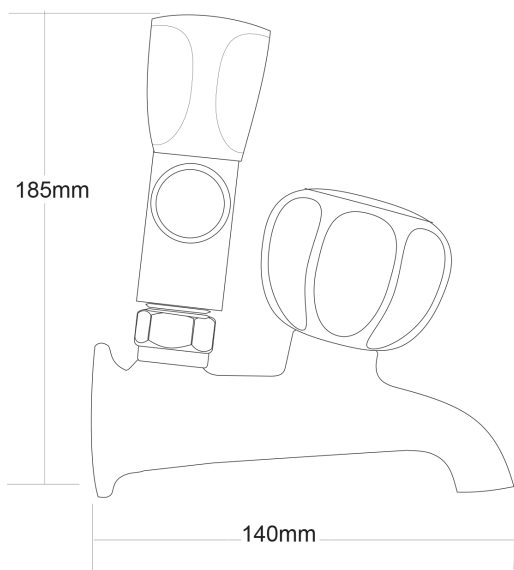

# PRIMUS Laundry Combination Taps

|                     |  |
|---------------------|--|
| PRODUCT CODE        | <b>PWM7</b>  |
| COLOUR/FINISHES     | Chrome   |
| PRESSURE TYPE       | All Pressures  |
| MIN. PRESSURE       | 17kPa  |
| MAX. PRESSURE       | 500kPa (As per NZ Building Code AS/NZ 3500.1)            |
| WELS RATING         | Low/Unequal 2 Star; 11.5L/min<br>Mains 0 rated           |
| MAX. TEMPERATURE    | 65°C   |
| PLUMBING CONNECTION | 15mm   |
| REPLACEMENT PART/S  | Non Rising Headwork – FORPT65<br>Le Tap Handle – FORPT42 |
| PRODUCT WARRANTY    | 10 Year Labour & Replacement or Parts<br>Warranty        |

Specifications and dimensions are subject to change without notice.

Installation instructions are available from the product page on [www.foreno.co.nz](http://www.foreno.co.nz)

Foreno Tapware products are in full compliance with the requirements as set out in the New Zealand Building Code: [www.foreno.co.nz/building-code-clauses/](http://www.foreno.co.nz/building-code-clauses/)