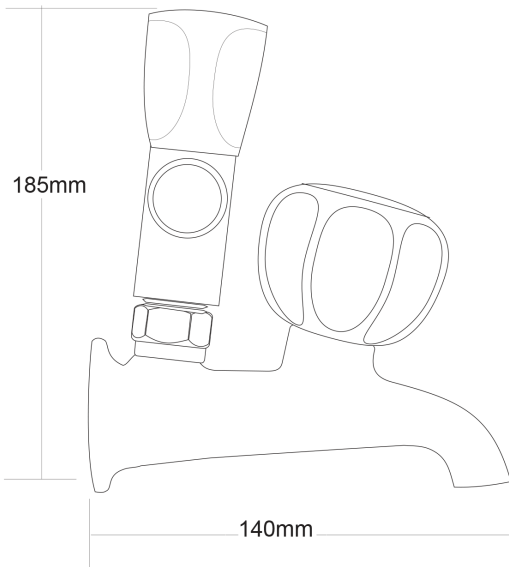

PRIMUS Laundry Combination Taps

PRODUCT CODE	PWM7
COLOUR/FINISHES	Chrome
PRESSURE TYPE	All Pressures
MIN. PRESSURE	17kPa
MAX. PRESSURE	500kPa (As per NZ Building Code AS/NZ 3500.1)
WELS RATING	Low/Unequal 2 Star; 11.5L/min Mains 0 rated
MAX. TEMPERATURE	65°C
PLUMBING CONNECTION	15mm
REPLACEMENT PART/S	Non Rising Headwork – FORPT65 Le Tap Handle – FORPT42
PRODUCT WARRANTY	10 Year Labour & Replacement or Parts Warranty

Specifications and dimensions are subject to change without notice.

Installation instructions are available from the product page on www.foreno.co.nz

Foreno Tapware products are in full compliance with the requirements as set out in the New Zealand Building Code: www.foreno.co.nz/building-code-clauses/