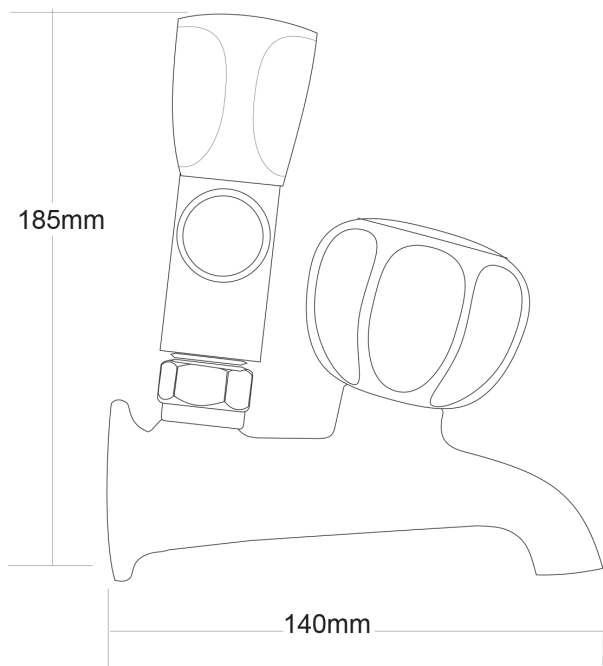

PRIMUS Laundry Combination Taps

PRODUCT CODE

PWM7

COLOUR/FINISHES

Chrome

PRESSURE TYPE

All Pressures

MIN. PRESSURE

17kPa

MAX. PRESSURE

500kPa

WELS RATING

Low/Unequal 2 Star; 11.5L/min
Mains 0 rated

MAX. TEMPERATURE

65°C

PLUMBING CONNECTION

15mm

REPLACEMENT PART/S

FORPT42

FORPT65

Installation instructions are available from the product page on FORENO.CO.NZ