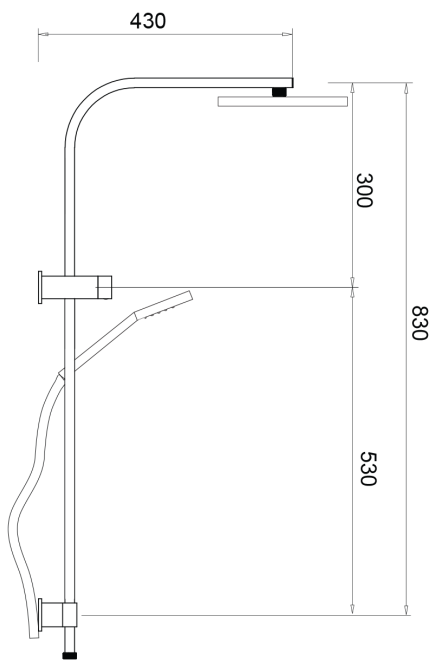

BLACK EDITION Double Head Slide Shower

PRODUCT CODE

SBK041

COLOUR/FINISHES

Matte Black

PRESSURE TYPE

Mains Pressure only

MIN. PRESSURE

150kPa

MAX. PRESSURE

500kPa

WELS RATING

Mains 3 Star; 8L/min

MAX. TEMPERATURE

65°C

PLUMBING CONNECTION

Top Bracket Inlet
15mm

Installation instructions are available from the product page on [FORENO.CO.NZ](https://foreno.co.nz)