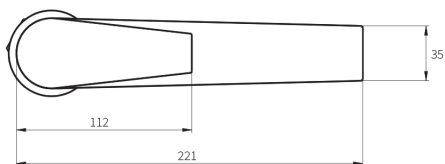

SOLITAIRE Sink Mixer

PRODUCT CODE

SLT012

COLOUR/FINISHES

Black/Chrome
White/Chrome
Mirrored Black (PVD)
Chrome

PRESSURE TYPE

All Pressures

MIN. PRESSURE

35kPa

MAX. PRESSURE

500kPa

WELS RATING

Low/Unequal 5 Star; 6L/min
Mains 3 Star; 8L/min

MAX. TEMPERATURE

65°C

PLUMBING CONNECTION

15mm

BENCH HOLE SIZE

35mm

CERTIFICATION

Watermark

Installation instructions are available from the product page on FORENO.CO.NZ