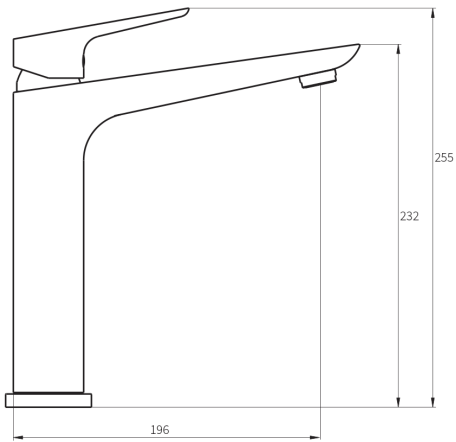

SOLITAIRE Sink Mixer

PRODUCT CODE

SLT012

COLOUR/FINISHES

Black/Chrome
White/Chrome
Mirrored Black (PVD)
Chrome

PRESSURE TYPE

All Pressures

MIN. PRESSURE

35kPa

MAX. PRESSURE

500kPa

WELS RATING

Low/Unequal 5 Star; 6L/min
Mains 3 Star; 8L/min

MAX. TEMPERATURE

65°C

PLUMBING CONNECTION

15mm

BENCH HOLE SIZE

35mm

CERTIFICATION

Watermark

Installation instructions are available from the product page on FORENO.CO.NZ