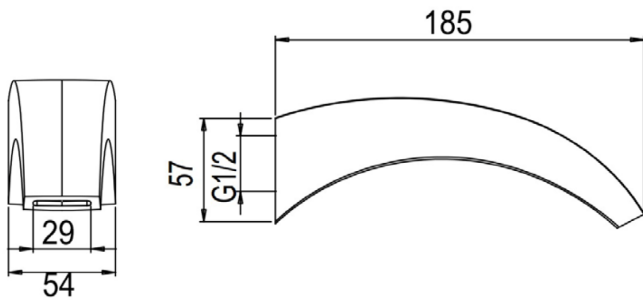

# SOLITAIRE Bath Spout

PRODUCT CODE

**SLT050**

COLOUR/FINISHES

Black/**Chrome**  
White/**Chrome**  
Mirrored Black (PVD)  
**Chrome**

PRESSURE TYPE

All Pressures

MIN. PRESSURE

35kPa

MAX. PRESSURE

500kPa

MAX. TEMPERATURE

65°C

PLUMBING CONNECTION

15mm

SPOUT REACH

170mm

Installation instructions are available from the product page on [FORENO.CO.NZ](http://FORENO.CO.NZ)