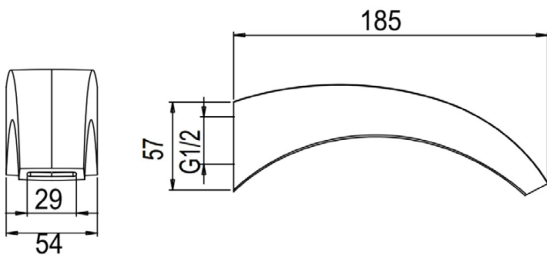

SOLITAIRE Bath Spout

PRODUCT CODE

SLT050

COLOUR/FINISHES

Black/Chrome
White/Chrome
Mirrored Black (PVD)
Chrome

PRESSURE TYPE

All Pressures

MIN. PRESSURE

35kPa

MAX. PRESSURE

500kPa (As per NZ Building Code AS/NZ 3500.1)

MAX. TEMPERATURE

65°C

PLUMBING CONNECTION

15mm

SPOUT REACH

170mm

Specifications and dimensions are subject to change without notice.

Installation instructions are available from the product page on www.foreno.co.nz

Foreno Tapware products are in full compliance with the requirements as set out in the New Zealand Building Code: www.foreno.co.nz/building-code-clauses/