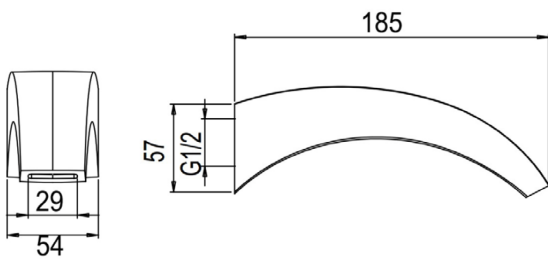

SOLITAIRE Bath Spout

PRODUCT CODE

SLT050

COLOUR/FINISHES

Black/**Chrome**
White/**Chrome**
Mirrored Black (PVD)
Chrome

PRESSURE TYPE

All Pressures

MIN. PRESSURE

35kPa

MAX. PRESSURE

500kPa (As per NZ Building Code AS/NZ 3500.1)

MAX. TEMPERATURE

65°C

PLUMBING CONNECTION

15mm

SPOUT REACH

170mm

Specifications and dimensions are subject to change without notice.

Installation instructions are available from the product page on www.foreno.co.nz

Foreno Tapware products are in full compliance with the requirements as set out in the New Zealand Building Code: www.foreno.co.nz/building-code-clauses/