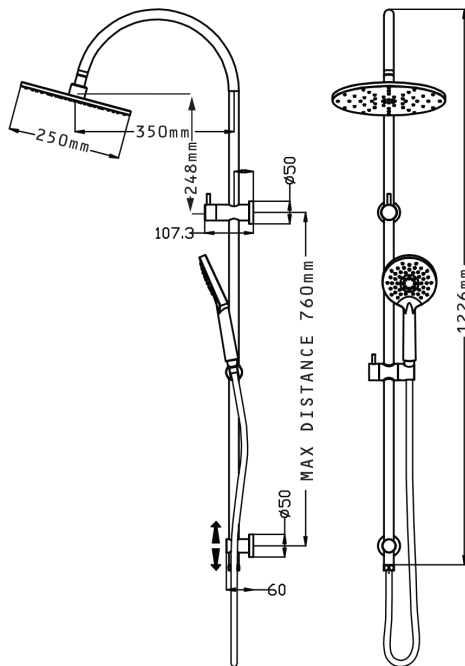

SOLITAIRE Double Head Shower

PRODUCT CODE

SLT73RMB

COLOUR/FINISHES

Matte Black
Mirrored Black (PVD)
Chrome

PRESSURE TYPE

Mains Pressure only

MIN. PRESSURE

150kPa

MAX. PRESSURE

500kPa

WELS RATING

Mains 3 Star; 8.5L/min

MAX. TEMPERATURE

65°C

PLUMBING CONNECTION

Top Bracket Inlet
15mm

WALL FIXINGS

Adjustable lower fixing
max 760mm centres

Installation instructions are available from the product page on FORENO.CO.NZ