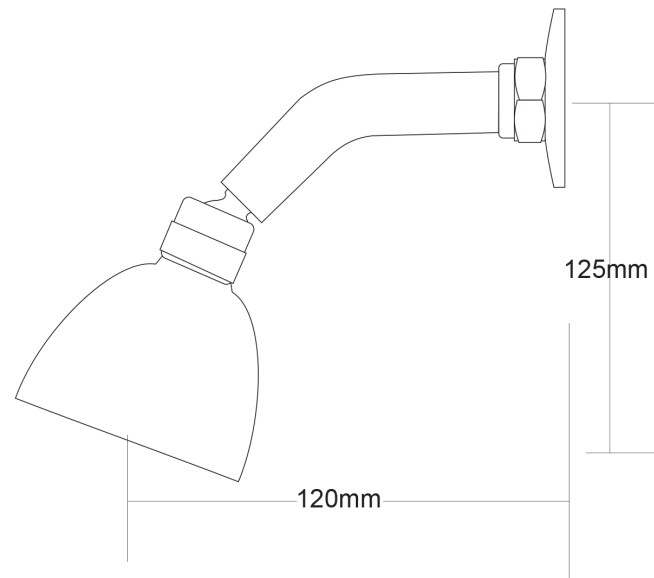

FORENO Single Function Shower Rose

PRODUCT CODE

SR110

COLOUR/FINISHES

Chrome/Grey

PRESSURE TYPE

All Pressures

MIN. PRESSURE

35kPa

MAX. PRESSURE

600kPa

WELS RATING

Low/Unequal 3 Star; 7L/min
Mains 3 Star; 7L/min

MAX. TEMPERATURE

65°C

PLUMBING CONNECTION

15mm

Installation instructions are available from the product page on FORENO.CO.NZ