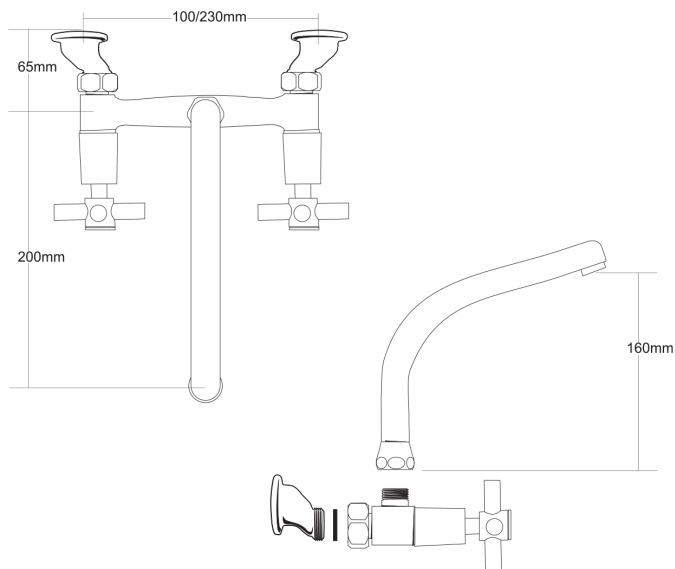

X-FACTOR Sink Faucet

PRODUCT CODE

XFAC1W

COLOUR/FINISHES

Chrome

PRESSURE TYPE

All Pressures

MIN. PRESSURE

17kPa

MAX. PRESSURE

500kPa

WELS RATING

Low/Unequal 4 Star; 6.5L/min
Mains 3 Star; 8L/min

MAX. TEMPERATURE

65°C

PLUMBING CONNECTION

15mm

CERTIFICATION

Watermark

Installation instructions are available from the product page on FORENO.CO.NZ