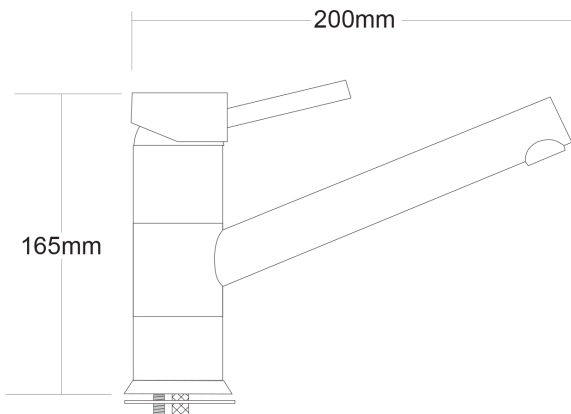

# LE TAP MINIMO Sink Mixer - Obsolete

PRODUCT CODE	<b>LTM01</b>
COLOUR/FINISHES	Chrome
PRESSURE TYPE	All Pressures
MIN. PRESSURE	35kPa
MAX. PRESSURE	500kPa (As per NZ Building Code AS/NZ 3500.1)
WELS RATING	Low/Unequal 5 Star; 5.5L/min Mains 3 Star; 8L/min
MAX. TEMPERATURE	65°C
PLUMBING CONNECTION	15mm
BENCH HOLE SIZE	35mm
EXCLUSIVE TO	Mitre 10