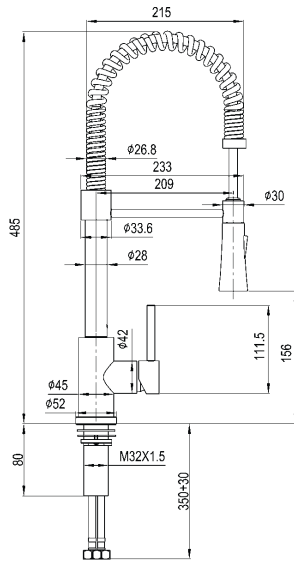

LE TAP MINIMO Coil Sink Mixer - Obsolete

PRODUCT CODE

LTM01C

COLOUR/FINISHES

Chrome

PRESSURE TYPE

Mains Pressure only

MIN. PRESSURE

150kPa

MAX. PRESSURE

500kPa (As per NZ Building Code AS/NZ 3500.1)

WELS RATING

Mains 4 Star; 6L/min

MAX. TEMPERATURE

65°C

PLUMBING CONNECTION

15mm

REPLACEMENT PART/S

Handle – FORPT109

Pull-down Hose – FORPT182

Pull-down Handpiece – FORPT146

EXCLUSIVE TO

Mitre 10

CERTIFICATION

Watermark

CARTRIDGE TYPE

FORPT22 – 40mm European Ceramic Cartridge

Specifications and dimensions are subject to change without notice.

Installation instructions are available from the product page on www.foreno.co.nz