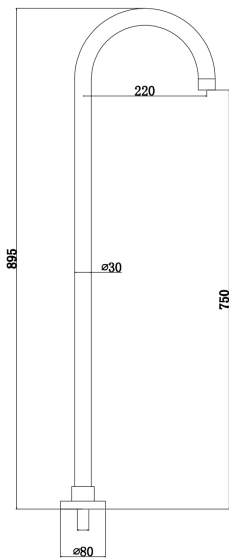

LE TAP MINIMO Floor Mounted Bath Spout

PRODUCT CODE

LTM05F

COLOUR/FINISHES

Chrome

PRESSURE TYPE

Mains Pressure only

MIN. PRESSURE

150kPa

MAX. PRESSURE

500kPa (As per NZ Building Code AS/NZ 3500.1)

MAX. TEMPERATURE

65°C

PLUMBING CONNECTION

15mm

EXCLUSIVE TO

Mitre 10

Specifications and dimensions are subject to change without notice.

Installation instructions are available from the product page on www.foreno.co.nz

Foreno Tapware products are in full compliance with the requirements as set out in the New Zealand Building Code: www.foreno.co.nz/building-code-clauses/