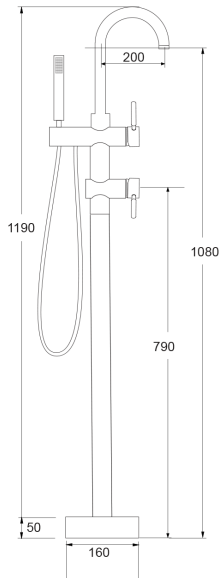

LE TAP MINIMO Floor Mounted Bath Mixer with Handshower

PRODUCT CODE

LTMCFB

COLOUR/FINISHES

Chrome

PRESSURE TYPE

Mains Pressure only

MIN. PRESSURE

150kPa

MAX. PRESSURE

500kPa (As per NZ Building Code AS/NZ 3500.1)

WELS RATING

Mains 3 Star; 8L/min

MAX. TEMPERATURE

65°C

PLUMBING CONNECTION

15mm

EXCLUSIVE TO

Mitre 10

Specifications and dimensions are subject to change without notice.

Installation instructions are available from the product page on www.foreno.co.nz

Foreno Tapware products are in full compliance with the requirements as set out in the New Zealand Building Code: www.foreno.co.nz/building-code-clauses/