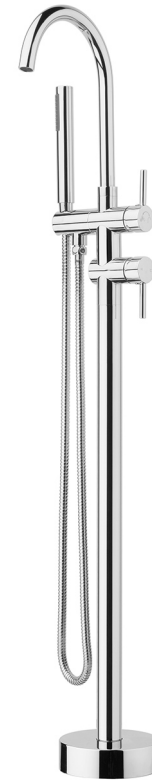

LE TAP MINIMO Floor Mounted Bath Mixer with Handshower

PRODUCT CODE

LTMCFB

COLOUR/FINISHES

Chrome

PRESSURE TYPE

Mains Pressure only

MIN. PRESSURE

150kPa

MAX. PRESSURE

500kPa (As per NZ Building Code AS/NZ 3500.1)

WELS RATING

Mains 3 Star; 8L/min

MAX. TEMPERATURE

65°C

PLUMBING CONNECTION

15mm

EXCLUSIVE TO

Mitre 10

Specifications and dimensions are subject to change without notice.

Installation instructions are available from the product page on www.foreno.co.nz

Foreno Tapware products are in full compliance with the requirements as set out in the New Zealand Building Code: www.foreno.co.nz/building-code-clauses/