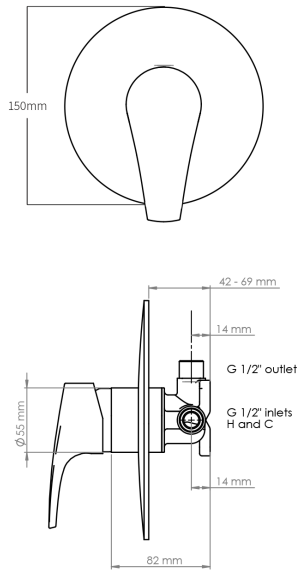

LE TAP Vortex Shower Mixer

PRODUCT CODE

LT060

COLOUR/FINISHES

Chrome

PRESSURE TYPE

All Pressures

MIN. PRESSURE

17kPa

MAX. PRESSURE

500kPa (As per NZ Building Code AS/NZ 3500.1)

MAX. TEMPERATURE

65°C

PLUMBING CONNECTION

15mm

FACEPLATE DIAMETER

150mm

EXCLUSIVE TO

Mitre 10

Specifications and dimensions are subject to change without notice.

Installation instructions are available from the product page on www.foreno.co.nz

Foreno Tapware products are in full compliance with the requirements as set out in the New Zealand Building Code: www.foreno.co.nz/building-code-clauses/