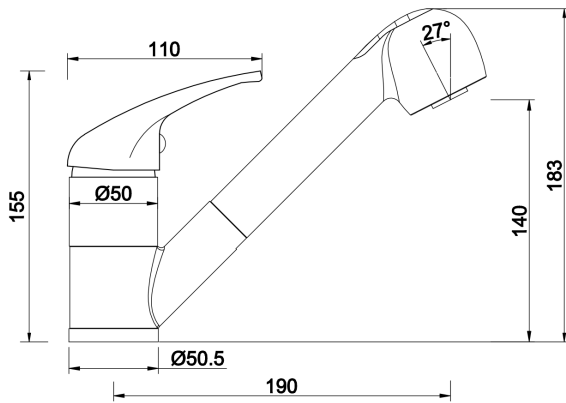

LE TAP Extractable Sink Mixer

PRODUCT CODE

LT121

COLOUR/FINISHES

Chrome

PRESSURE TYPE

Mains Pressure only

MIN. PRESSURE

150kPa

MAX. PRESSURE

500kPa (As per NZ Building Code AS/NZ 3500.1)

WELS RATING

Mains 4 Star; 7L/min

MAX. TEMPERATURE

65°C

PLUMBING CONNECTION

15mm

EXCLUSIVE TO

Mitre 10

REPLACEMENT PART/S

Nylon Pullout Spray Mixer Hose – FORPT219
Spray Handpiece – FORPT24

Specifications and dimensions are subject to change without notice.

Installation instructions are available from the product page on www.foreno.co.nz