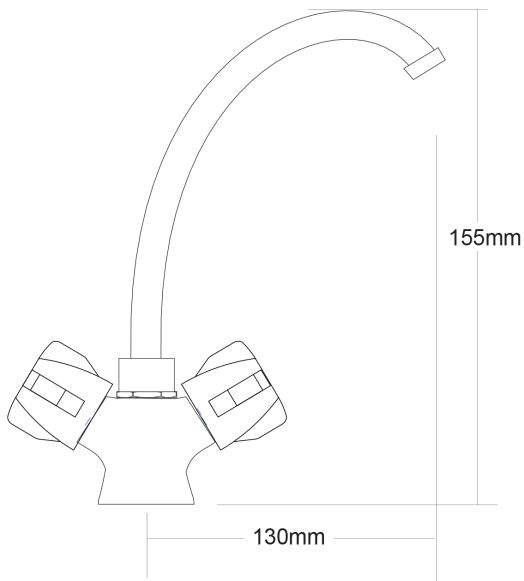

LE TAP Single Hole Sink Mixer - Obsolete

PRODUCT CODE	LT250
COLOUR/FINISHES	Chrome
PRESSURE TYPE	All Pressures
MIN. PRESSURE	17kPa
MAX. PRESSURE	500kPa (As per NZ Building Code AS/NZ 3500.1)
WELS RATING	Mains 4 Star; 7L/min Low/Unequal 4 Star; 6.5L/min
MAX. TEMPERATURE	65°C
PLUMBING CONNECTION	15mm
EXCLUSIVE TO	Mitre 10
CERTIFICATION	Watermark

Specifications and dimensions are subject to change without notice.

Installation instructions are available from the product page on www.foreno.co.nz

Foreno Tapware products are in full compliance with the requirements as set out in the New Zealand Building Code: www.foreno.co.nz/building-code-clauses/