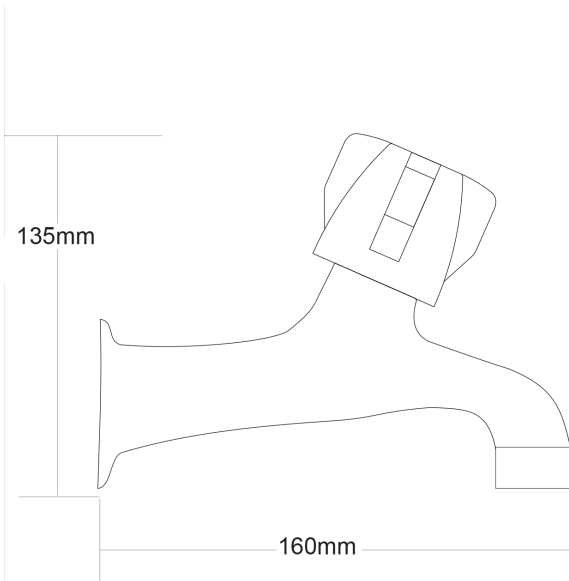

LE TAP Sink Taps

PRODUCT CODE

LT400A

COLOUR/FINISHES

Chrome

PRESSURE TYPE

All Pressures

MIN. PRESSURE

17kPa

MAX. PRESSURE

500kPa (As per NZ Building Code AS/NZ 3500.1)

WELS RATING

Low/Unequal 4 Star; 6.5L/min
Mains 3 Star; 8.5L/min

MAX. TEMPERATURE

65°C

PLUMBING CONNECTION

15mm

EXCLUSIVE TO

Mitre 10

Specifications and dimensions are subject to change without notice.

Installation instructions are available from the product page on www.foreno.co.nz

Foreno Tapware products are in full compliance with the requirements as set out in the New Zealand Building Code: www.foreno.co.nz/building-code-clauses/