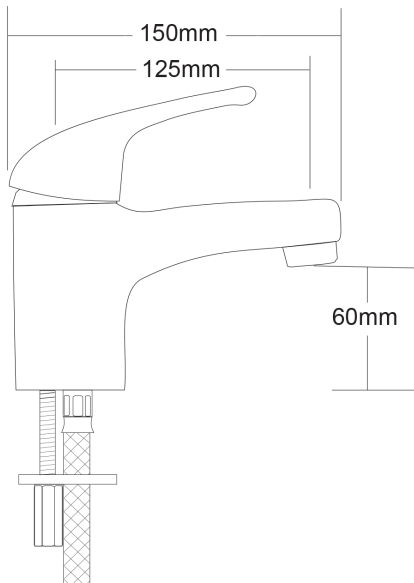

LE TAP Basin Mixer

PRODUCT CODE	LT240
COLOUR/FINISHES	Chrome
PRESSURE TYPE	All Pressures
MIN. PRESSURE	35kPa
MAX. PRESSURE	500kPa (As per NZ Building Code AS/NZ 3500.1)
WELS RATING	Low/Unequal 2 Star; 9.5L/min Mains 3 Star; 8L/min
MAX. TEMPERATURE	65°C
PLUMBING CONNECTION	15mm
EXCLUSIVE TO	Mitre 10

Specifications and dimensions are subject to change without notice.

Installation instructions are available from the product page on www.foreno.co.nz

Foreno Tapware products are in full compliance with the requirements as set out in the New Zealand Building Code: www.foreno.co.nz/building-code-clauses/