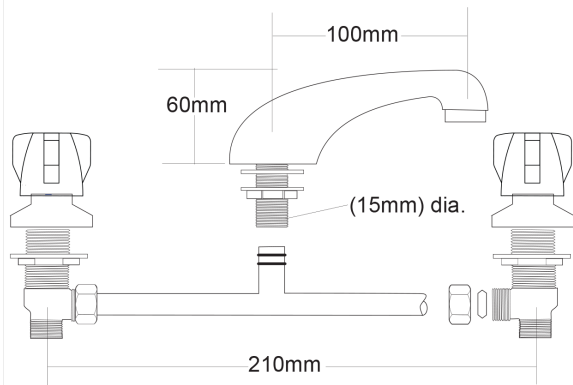

LE TAP 3 Hole Basin Faucet

PRODUCT CODE

LT450

COLOUR/FINISHES

Chrome

PRESSURE TYPE

All Pressures

MIN. PRESSURE

35kPa

MAX. PRESSURE

500kPa (As per NZ Building Code AS/NZ 3500.1)

WELS RATING

Low/Unequal 5 Star; 6L/min
Mains 4 Star; 6.5L/min

MAX. TEMPERATURE

65°C

PLUMBING CONNECTION

15mm

EXCLUSIVE TO

Mitre 10

SPOUT REACH

100mm

Specifications and dimensions are subject to change without notice.

Installation instructions are available from the product page on www.foreno.co.nz

Foreno Tapware products are in full compliance with the requirements as set out in the New Zealand Building Code: www.foreno.co.nz/building-code-clauses/