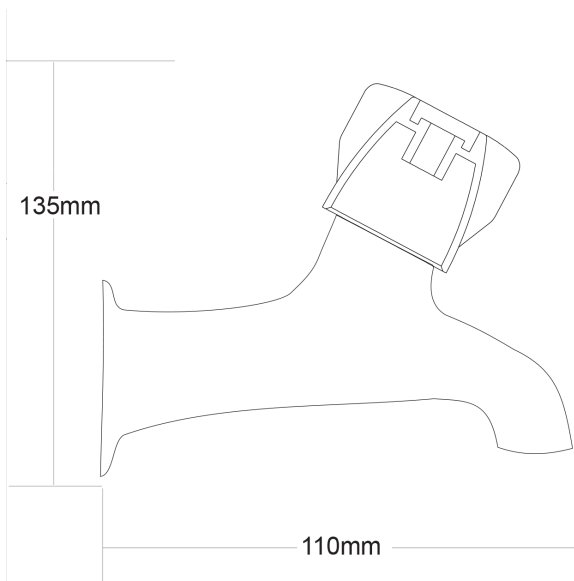

# LE TAP Tub Taps

PRODUCT CODE	<b>LT320</b>
COLOUR/FINISHES	Chrome
PRESSURE TYPE	All Pressures
MIN. PRESSURE	17kPa
MAX. PRESSURE	500kPa (As per NZ Building Code AS/NZ 3500.1)
WELS RATING	Low/Unequal 2 Star; 10.5L/min Mains 0 rated
MAX. TEMPERATURE	65°C
PLUMBING CONNECTION	15mm
CERTIFICATION	Watermark
EXCLUSIVE TO	Mitre 10
PRODUCT WARRANTY	10 Year Labour & Replacement or Parts Warranty

Specifications and dimensions are subject to change without notice.

Installation instructions are available from the product page on [www.foreno.co.nz](http://www.foreno.co.nz)

Foreno Tapware products are in full compliance with the requirements as set out in the New Zealand Building Code: [www.foreno.co.nz/building-code-clauses/](http://www.foreno.co.nz/building-code-clauses/)