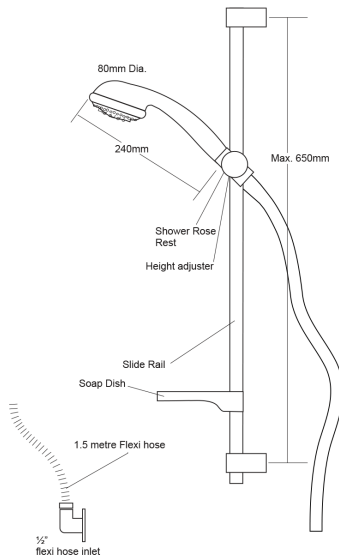

# LE TAP 3 Function Slide Shower

PRODUCT CODE

**LTS3**

COLOUR/FINISHES

Chrome

PRESSURE TYPE

Mains Pressure only

MIN. PRESSURE

150kPa

MAX. PRESSURE

500kPa (As per NZ Building Code AS/NZ 3500.1)

WELS RATING

Mains 3 Star; 7.5L/min

MAX. TEMPERATURE

65°C

PLUMBING CONNECTION

15mm

EXCLUSIVE TO

Mitre 10

Specifications and dimensions are subject to change without notice.

Installation instructions are available from the product page on [www.foreno.co.nz](http://www.foreno.co.nz)

Foreno Tapware products are in full compliance with the requirements as set out in the New Zealand Building Code: [www.foreno.co.nz/building-code-clauses/](http://www.foreno.co.nz/building-code-clauses/)