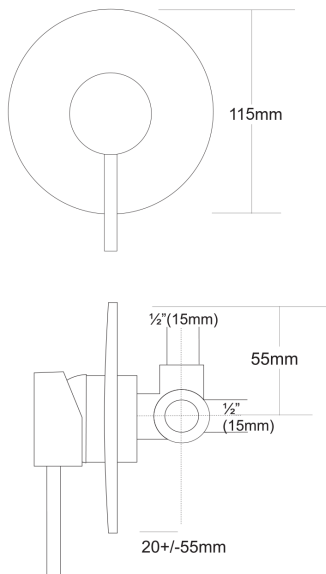

ICON Shower Mixer

PRODUCT CODE

ICON03

COLOUR/FINISHES

Chrome

PRESSURE TYPE

All Pressures

MIN. PRESSURE

35kPa

MAX. PRESSURE

500kPa (As per NZ Building Code AS/NZ 3500.1)

MAX. TEMPERATURE

65°C

PLUMBING CONNECTION

15mm

FACEPLATE DIAMETER

110mm

CERTIFICATION

Watermark

EXCLUSIVE TO

Bunnings Warehouse

Specifications and dimensions are subject to change without notice.

Installation instructions are available from the product page on www.foreno.co.nz