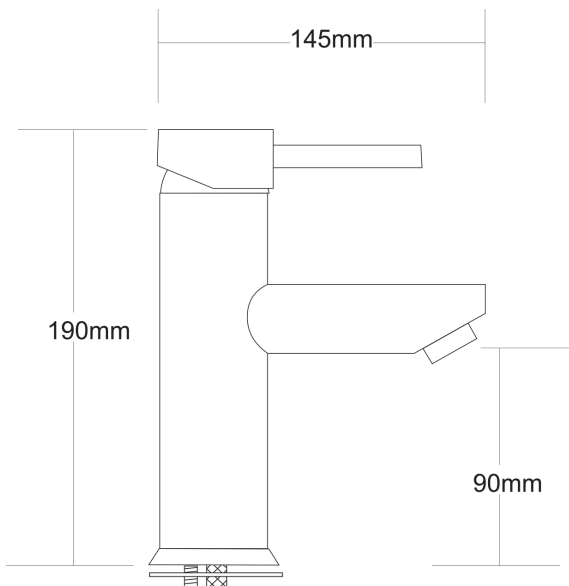

ICON Basin Mixer

PRODUCT CODE

ICON02

COLOUR/FINISHES

Chrome

PRESSURE TYPE

All Pressures

MIN. PRESSURE

35kPa

MAX. PRESSURE

500kPa (As per NZ Building Code AS/NZ 3500.1)

WELS RATING

Low/Unequal 5 Star; 5L/min
Mains 4 Star; 7.5L/min

MAX. TEMPERATURE

65°C

PLUMBING CONNECTION

15mm

EXCLUSIVE TO

Bunnings Warehouse

Specifications and dimensions are subject to change without notice.

Installation instructions are available from the product page on www.foreno.co.nz

Foreno Tapware products are in full compliance with the requirements as set out in the New Zealand Building Code: www.foreno.co.nz/building-code-clauses/