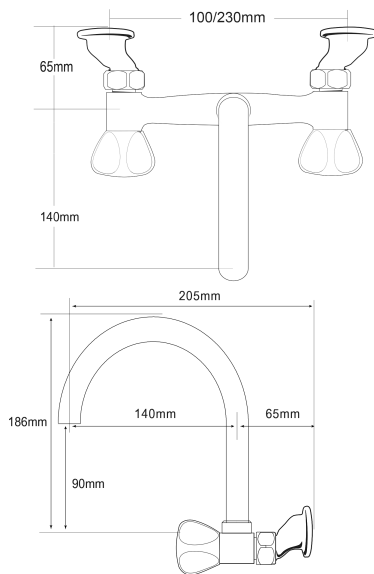

ESPREE ROULETTE Gooseneck Sink Faucet

PRODUCT CODE

ET131

COLOUR/FINISHES

Chrome

PRESSURE TYPE

All Pressures

MIN. PRESSURE

17kPa

MAX. PRESSURE

500kPa (As per NZ Building Code AS/NZ 3500.1)

WELS RATING

Low/Unequal 4 Star; 7L/min
Mains 3 Star; 9L/min

MAX. TEMPERATURE

65°C

PLUMBING CONNECTION

15mm

CERTIFICATION

Watermark

EXCLUSIVE TO

Bunnings Warehouse

REPLACEMENT PART/S

Headworks – FORPT65
Roulette Handle – FORPT203
Gooseneck Spout – FORPT199
1/2" Tap Washer – FORPT10 (Pack of 10)
15mm Offset – FORPT45

WALL FIXINGS

Adjustable Offsets – 100 to 230mm

Specifications and dimensions are subject to change without notice.

Installation instructions are available from the product page on www.foreno.co.nz

Foreno Tapware products are in full compliance with the requirements as set out in the New Zealand Building Code: www.foreno.co.nz/building-code-clauses/