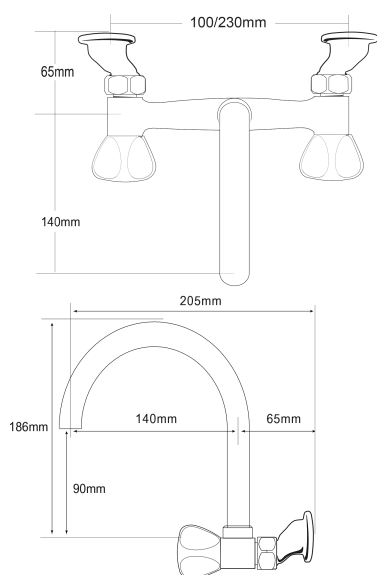

ESPREE ROULETTE Gooseneck Sink Faucet

PRODUCT CODE	ET131
COLOUR/FINISHES	Chrome
PRESSURE TYPE	All Pressures
MIN. PRESSURE	17kPa
MAX. PRESSURE	500kPa (As per NZ Building Code AS/NZ 3500.1)
WELS RATING	Low/Unequal 4 Star; 7L/min Mains 3 Star; 9L/min
MAX. TEMPERATURE	65°C
PLUMBING CONNECTION	15mm
CERTIFICATION	Watermark
EXCLUSIVE TO	Bunnings Warehouse
REPLACEMENT PART/S	Headworks – FORPT65 Roulette Handle – FORPT203 Gooseneck Spout – FORPT199 1/2" Tap Washer – FORPT10 (Pack of 10) 15mm Offset – FORPT45
WALL FIXINGS	Adjustable Offsets – 100 to 230mm

Specifications and dimensions are subject to change without notice.

Installation instructions are available from the product page on www.foreno.co.nz

Foreno Tapware products are in full compliance with the requirements as set out in the New Zealand Building Code: www.foreno.co.nz/building-code-clauses/