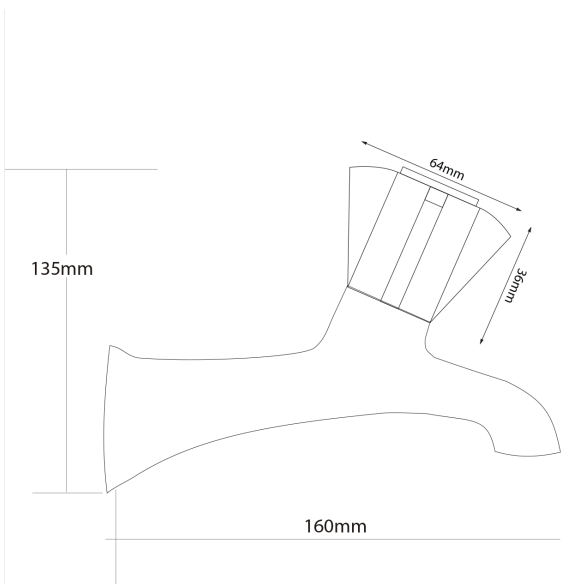

ESPREE ROULETTE Bath Taps - 20mm

PRODUCT CODE	EEB2
COLOUR/FINISHES	Chrome
PRESSURE TYPE	All Pressures
MIN. PRESSURE	17kPa
MAX. PRESSURE	500kPa (As per NZ Building Code AS/NZ 3500.1)
MAX. TEMPERATURE	65°C
PLUMBING CONNECTION	20mm
CERTIFICATION	Watermark
EXCLUSIVE TO	Bunnings Warehouse

Specifications and dimensions are subject to change without notice.

Installation instructions are available from the product page on www.foreno.co.nz

Foreno Tapware products are in full compliance with the requirements as set out in the New Zealand Building Code: www.foreno.co.nz/building-code-clauses/