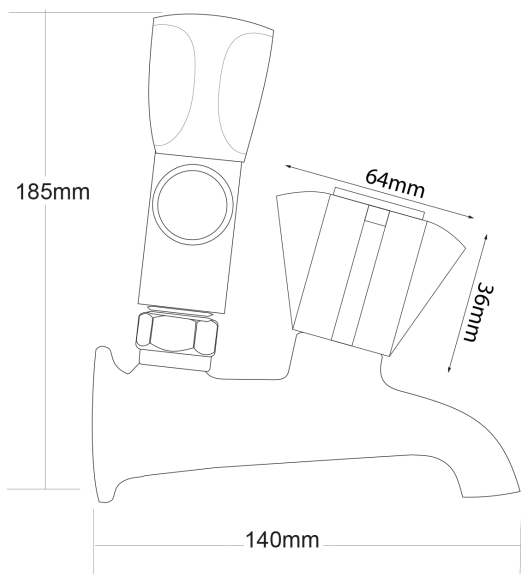

ESPREE ROULETTE Laundry Combination Taps

PRODUCT CODE

EWM4

COLOUR/FINISHES

Chrome

PRESSURE TYPE

All Pressures

MIN. PRESSURE

17kPa

MAX. PRESSURE

500kPa (As per NZ Building Code AS/NZ 3500.1)

WELS RATING

Low/Unequal 2 Star; 11.5L/min
Mains 0 rated

MAX. TEMPERATURE

65°C

PLUMBING CONNECTION

15mm

CERTIFICATION

Watermark

EXCLUSIVE TO

Bunnings Warehouse

Specifications and dimensions are subject to change without notice.

Installation instructions are available from the product page on www.foreno.co.nz