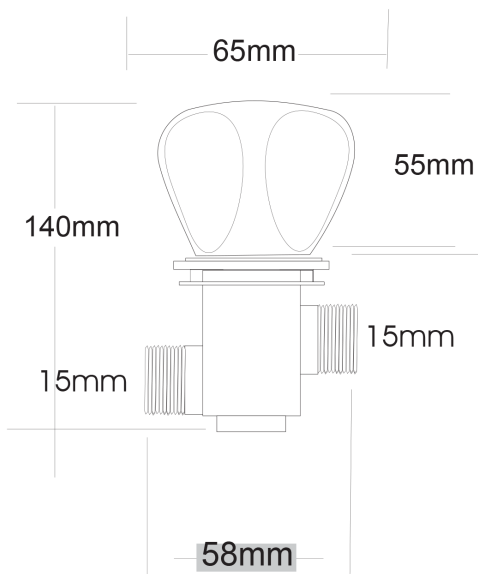

ESPREE Shower Taps

PRODUCT CODE

ESC1

COLOUR/FINISHES

Chrome

PRESSURE TYPE

All Pressures

MIN. PRESSURE

17kPa

MAX. PRESSURE

500kPa (As per NZ Building Code AS/NZ 3500.1)

MAX. TEMPERATURE

65°C

PLUMBING CONNECTION

15mm

CERTIFICATION