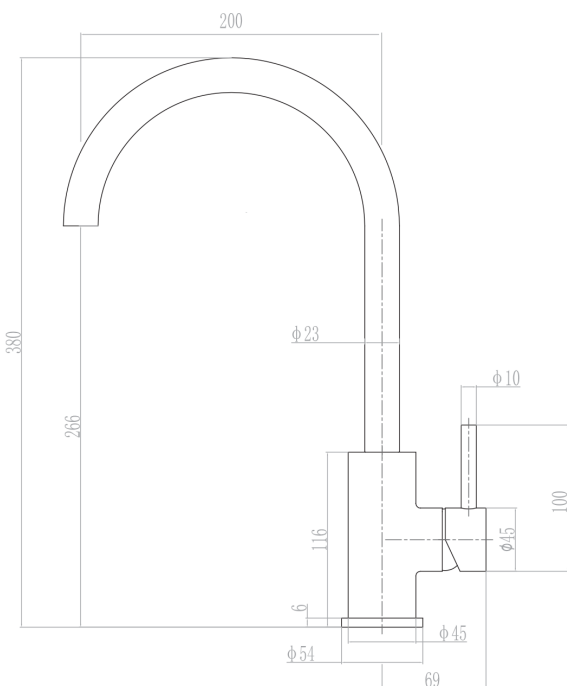

# PURITY Gooseneck Sink Mixer

PRODUCT CODE

**PUR014**

COLOUR/FINISHES

Brushed Stainless Steel

PRESSURE TYPE

All Pressures

MIN. PRESSURE

35kPa

MAX. PRESSURE

500kPa

WELS RATING

Low/Unequal 5 Star; 6L/min  
Mains 5 Star; 5.5L/min

MAX. TEMPERATURE

65°C

PLUMBING CONNECTION

15mm

EXCLUSIVE TO

Mitre 10

Installation instructions are available from the product page on [FORENO.CO.NZ](http://FORENO.CO.NZ)