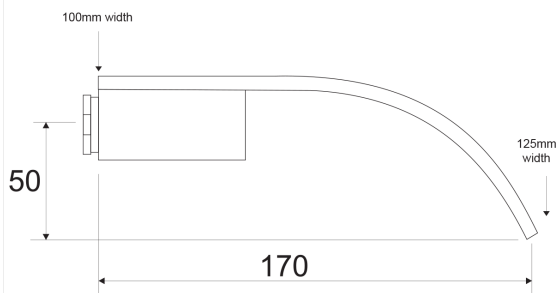

FORENO V-Line Bath Spout

PRODUCT CODE

VL05

COLOUR/FINISHES

Chrome

PRESSURE TYPE

Mains Pressure only

MIN. PRESSURE

150kPa

MAX. PRESSURE

500kPa (As per NZ Building Code AS/NZ 3500.1)

MAX. TEMPERATURE

65°C

PLUMBING CONNECTION

15mm

SPOUT REACH

170mm

SPOUT LENGTH

180mm

Specifications and dimensions are subject to change without notice.

Installation instructions are available from the product page on www.foreno.co.nz

Foreno Tapware products are in full compliance with the requirements as set out in the New Zealand Building Code: www.foreno.co.nz/building-code-clauses/