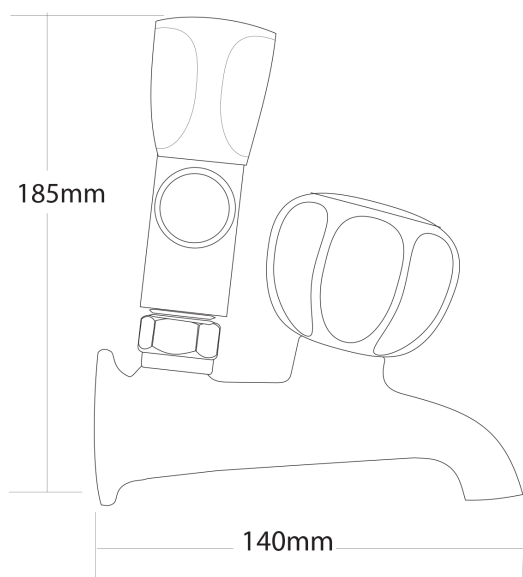

ESPREE Laundry Combination Taps

PRODUCT CODE	ET600
COLOUR/FINISHES	Chrome
PRESSURE TYPE	All Pressures
MIN. PRESSURE	17kPa
MAX. PRESSURE	500kPa (As per NZ Building Code AS/NZ 3500.1)
WELS RATING	Low/Unequal 2 Star; 11L/min Mains 0 rated
MAX. TEMPERATURE	65°C
PLUMBING CONNECTION	15mm
CERTIFICATION	Watermark
EXCLUSIVE TO	Bunnings Warehouse

Specifications and dimensions are subject to change without notice.

Installation instructions are available from the product page on www.foreno.co.nz

Foreno Tapware products are in full compliance with the requirements as set out in the New Zealand Building Code: www.foreno.co.nz/building-code-clauses/