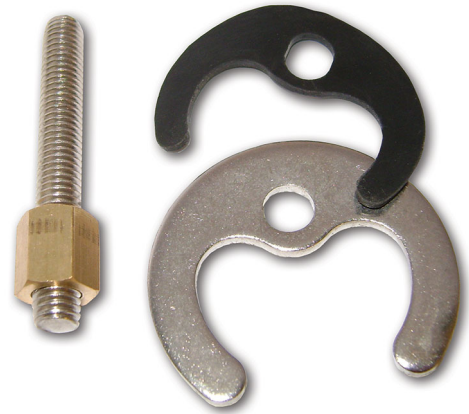

Under Bench Fittings - Single Stud

PRODUCT CODE

FORPT27

Specifications and dimensions are subject to change without notice.

Installation instructions are available from the product page on www.foreno.co.nz

Foreno Tapware products are in full compliance with the requirements as set out in the New Zealand Building Code: www.foreno.co.nz/building-code-clauses/

This product is not subject to a warning or ban under section 26 of the Building Act 2004.