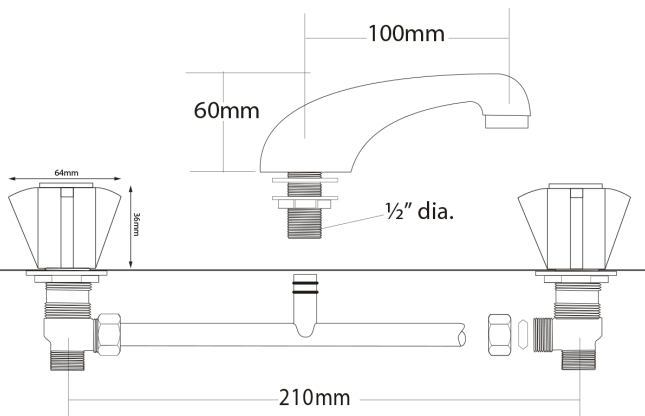

ESPREE ROULETTE Basin Faucet

PRODUCT CODE

EBF3

COLOUR/FINISHES

Chrome

PRESSURE TYPE

All Pressures

MIN. PRESSURE

17kPa

MAX. PRESSURE

500kPa

WELS RATING

Low/Unequal 5 Star; 6L/min
Mains 4 Star; 6.5L/min

MAX. TEMPERATURE

65°C

PLUMBING CONNECTION

15mm

EXCLUSIVE TO

Bunnings Warehouse

Installation instructions are available from the product page on FORENO.CO.NZ