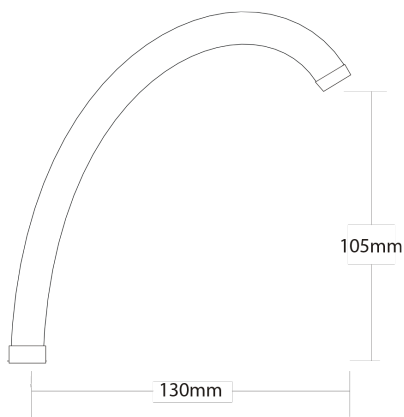

J Spout

| | |
|-----------------|---------------|
| PRODUCT CODE | JSPOUT |
| COLOUR/FINISHES | Chrome |
| PRESSURE TYPE | All Pressures |
| MIN. PRESSURE | 35kPa |
| SPOUT REACH | 130mm |
| SPOUT HEIGHT | 105mm |