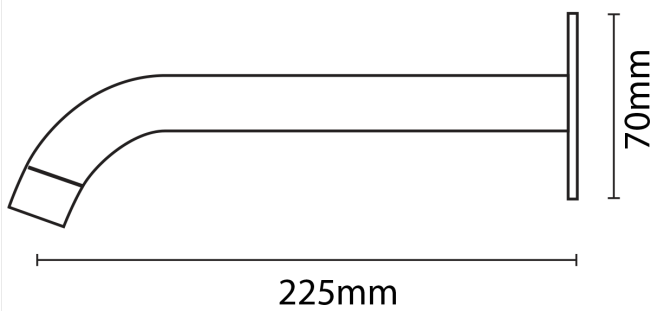

PURITY Minimal Bath Spout

PRODUCT CODE

PUR91SS

COLOUR/FINISHES

Brushed Stainless Steel

PRESSURE TYPE

All Pressures

MIN. PRESSURE

35kPa

MAX. PRESSURE

500kPa

MAX. TEMPERATURE

65°C

PLUMBING CONNECTION

15mm

SPOUT REACH