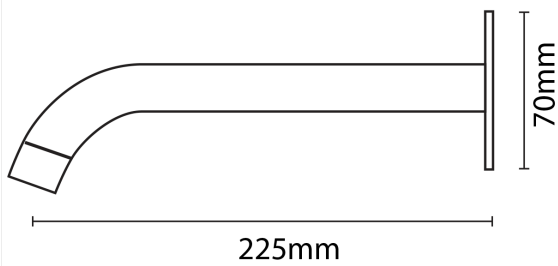

PURITY Minimal Bath Spout

PRODUCT CODE

PUR91SS

COLOUR/FINISHES

Brushed Stainless Steel

PRESSURE TYPE

All Pressures

MIN. PRESSURE

35kPa

MAX. PRESSURE

500kPa (As per NZ Building Code AS/NZ 3500.1)

MAX. TEMPERATURE

65°C

PLUMBING CONNECTION

15mm

SPOUT REACH

225mm

Specifications and dimensions are subject to change without notice.

Installation instructions are available from the product page on www.foreno.co.nz

Foreno Tapware products are in full compliance with the requirements as set out in the New Zealand Building Code: www.foreno.co.nz/building-code-clauses/