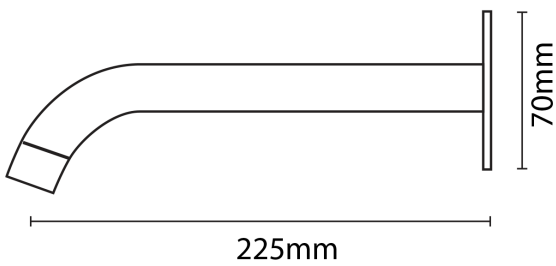

PURITY Minimal Bath Spout

PRODUCT CODE

PUR91SS

COLOUR/FINISHES

Brushed Stainless Steel

PRESSURE TYPE

All Pressures

MIN. PRESSURE

35kPa

MAX. PRESSURE

500kPa (As per NZ Building Code AS/NZ 3500.1)

MAX. TEMPERATURE

65°C

PLUMBING CONNECTION

15mm

SPOUT REACH

225mm

Specifications and dimensions are subject to change without notice.

Installation instructions are available from the product page on www.foreno.co.nz

Foreno Tapware products are in full compliance with the requirements as set out in the New Zealand Building Code: www.foreno.co.nz/building-code-clauses/