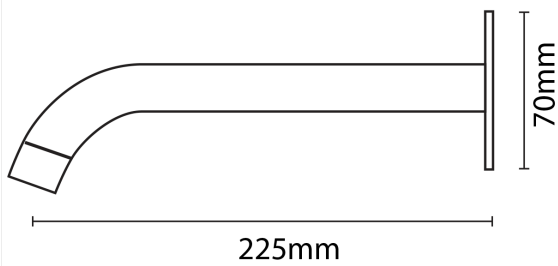

# PURITY Minimal Bath Spout

PRODUCT CODE

**PUR91SS**

COLOUR/FINISHES

Brushed Stainless Steel

PRESSURE TYPE

All Pressures

MIN. PRESSURE

35kPa

MAX. PRESSURE

500kPa (As per NZ Building Code AS/NZ 3500.1)

MAX. TEMPERATURE

65°C

PLUMBING CONNECTION

15mm

SPOUT REACH

225mm

Specifications and dimensions are subject to change without notice.

Installation instructions are available from the product page on [www.foreno.co.nz](http://www.foreno.co.nz)

Foreno Tapware products are in full compliance with the requirements as set out in the New Zealand Building Code: [www.foreno.co.nz/building-code-clauses/](http://www.foreno.co.nz/building-code-clauses/)