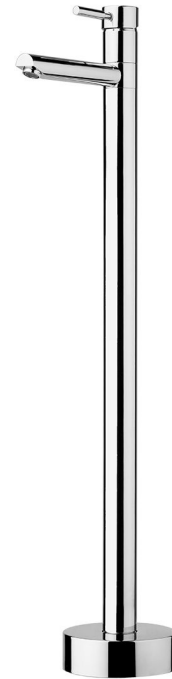

FORENO Floor Mounted Bath Mixer

PRODUCT CODE

BF96CH

COLOUR/FINISHES

Chrome

PRESSURE TYPE

Mains Pressure only

MIN. PRESSURE

150kPa

MAX. PRESSURE

500kPa

MAX. TEMPERATURE

65°C

PLUMBING CONNECTION

15mm

SPOUT HEIGHT

800mm

SPOUT REACH

195mm

HEIGHT

905mm

Installation instructions are available from the product page on FORENO.CO.NZ