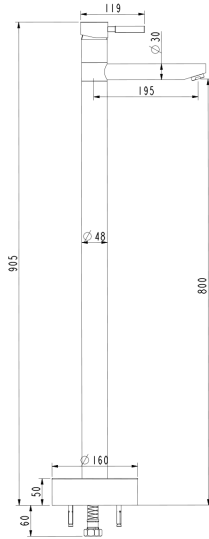

FORENO Floor Mounted Bath Mixer

PRODUCT CODE

BF96CH

COLOUR/FINISHES

Chrome

PRESSURE TYPE

Mains Pressure only

MIN. PRESSURE

150kPa

MAX. PRESSURE

500kPa (As per NZ Building Code AS/NZ 3500.1)

MAX. TEMPERATURE

65°C

PLUMBING CONNECTION

15mm

SPOUT HEIGHT

800mm

SPOUT REACH

195mm

HEIGHT

905mm

Specifications and dimensions are subject to change without notice.

Installation instructions are available from the product page on www.foreno.co.nz

Foreno Tapware products are in full compliance with the requirements as set out in the New Zealand Building Code: www.foreno.co.nz/building-code-clauses/