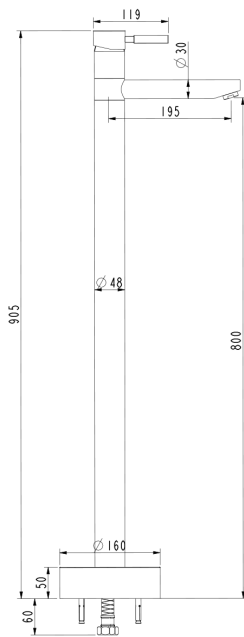

FORENO Floor Mounted Bath Mixer

PRODUCT CODE

BF96CH

COLOUR/FINISHES

Chrome

PRESSURE TYPE

Mains Pressure only

MIN. PRESSURE

150kPa

MAX. PRESSURE

500kPa

MAX. TEMPERATURE

65°C

PLUMBING CONNECTION

15mm

SPOUT HEIGHT

800mm

SPOUT REACH

195mm

HEIGHT

905mm

Installation instructions are available from the product page on FORENO.CO.NZ