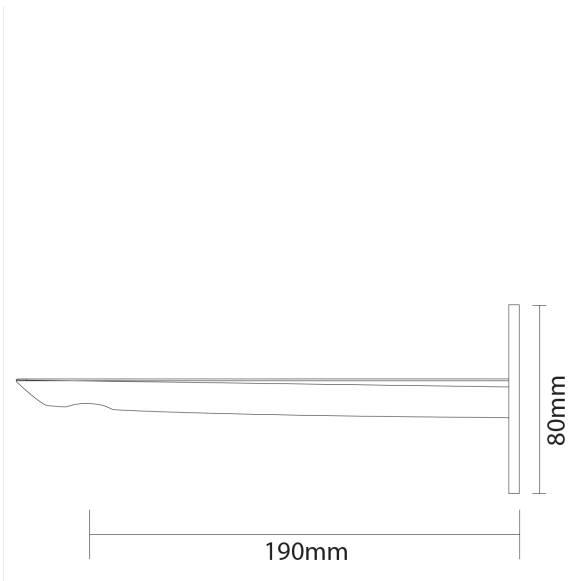

# VIENNA Bath Spout

PRODUCT CODE

**VNA91CH**

COLOUR/FINISHES

Brushed Gunmetal (PVD)  
Matte Black  
Chrome

PRESSURE TYPE

All Pressures

MIN. PRESSURE

35kPa

MAX. PRESSURE

500kPa (As per NZ Building Code AS/NZ 3500.1)

MAX. TEMPERATURE

65°C

PLUMBING CONNECTION

15mm

SPOUT REACH

190mm

EXCLUSIVE TO

Bunnings Warehouse

Specifications and dimensions are subject to change without notice.

Installation instructions are available from the product page on [www.foreno.co.nz](http://www.foreno.co.nz)