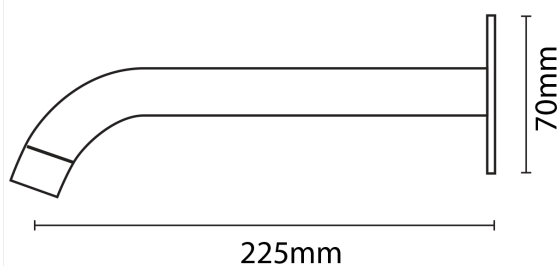

# E-STEEL Minimal Bath Spout

PRODUCT CODE	<b>ESS91SS</b>
COLOUR/FINISHES	Brushed Stainless Steel
PRESSURE TYPE	All Pressures
MIN. PRESSURE	35kPa
MAX. PRESSURE	500kPa (As per NZ Building Code AS/NZ 3500.1)
MAX. TEMPERATURE	65°C
PLUMBING CONNECTION	15mm
SPOUT REACH	225mm
EXCLUSIVE TO	Bunnings Warehouse