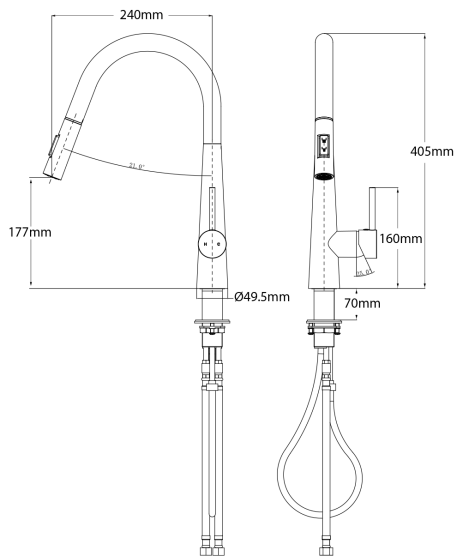

# E-STEEL Gooseneck Pulldown Sink Mixer

PRODUCT CODE

**ESS13SS**

COLOUR/FINISHES

Brushed Nickel (PVD)

PRESSURE TYPE

Mains Pressure Only

MIN. PRESSURE

150kPa

MAX. PRESSURE

500kPa (As per NZ Building Code AS/NZ 3500.1)

WELS RATING

Mains 5 Star; 5.5L/min

MAX. TEMPERATURE

65°C

PLUMBING CONNECTION

15mm

BENCH HOLE SIZE

35mm

CARTRIDGE TYPE

European Ceramic Cartridge

SPOUT TYPE

Pull-Out  
Swivel  
Two Function

EXCLUSIVE TO