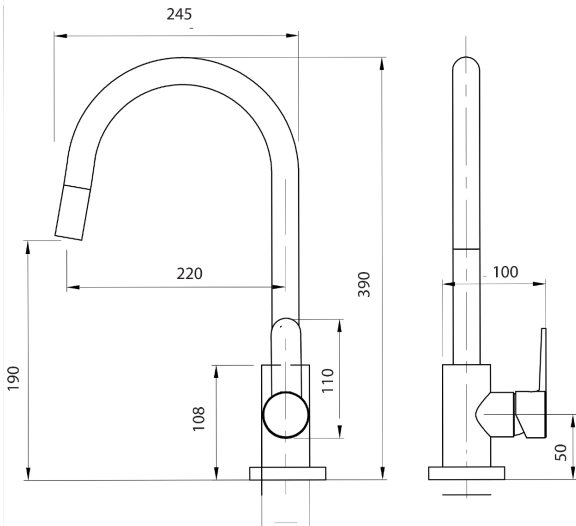

PURITY Emotion Gooseneck Pulldown Sink Mixer - Cold Start

PRODUCT CODE

PUR13CH

FEATURES

Cold Start Technology

COLOUR/FINISHES

Brushed Copper (PVD)
Brushed Brass (PVD)
Brushed Gunmetal (PVD)
Matte Black
Chrome

PRESSURE TYPE

Mains Pressure only

MIN. PRESSURE

150kPa

MAX. PRESSURE

500kPa (As per NZ Building Code AS/NZ 3500.1)

WELS RATING

Mains 4 Star; 7.5L/min

MAX. TEMPERATURE

65°C

PLUMBING CONNECTION

15mm

BENCH HOLE SIZE

35mm

REPLACEMENT PART/S

FORPT240 – Black Nylon Pull-Out Hose
FORPT231 – 35mm ColdStart Cartridge

Specifications and dimensions are subject to change without notice.

Installation instructions are available from the product page on www.foreno.co.nz

Foreno Tapware products are in full compliance with the requirements as set out in the New Zealand Building Code: www.foreno.co.nz/building-code-clauses/

This product is not subject to a warning or ban under section 26 of the Building Act 2004.