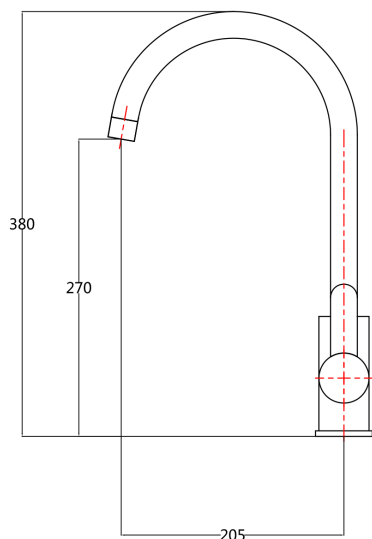

PURITY Emotion Gooseneck Sink Mixer - Cold Start

PRODUCT CODE

PUR11CH

FEATURES

Cold Start Technology

COLOUR/FINISHES

Brushed Brass (PVD)
Brushed Gunmetal (PVD)
Matte Black
Chrome

PRESSURE TYPE

All Pressures

MIN. PRESSURE

35kPa

MAX. PRESSURE

500kPa (As per NZ Building Code AS/NZ 3500.1)

WELS RATING

Low/Unequal 5 Star; 5.5L/min
Mains 4 Star; 7L/min

MAX. TEMPERATURE

65°C

PLUMBING CONNECTION

15mm

Specifications and dimensions are subject to change without notice.

Installation instructions are available from the product page on www.foreno.co.nz

Foreno Tapware products are in full compliance with the requirements as set out in the New Zealand Building Code: www.foreno.co.nz/building-code-clauses/

This product is not subject to a warning or ban under section 26 of the Building Act 2004.