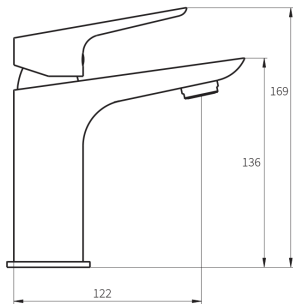

SOLITAIRE Basin Mixer White/Chrome - Obsolete

PRODUCT CODE	SLT021
COLOUR/FINISHES	White/Chrome
PRESSURE TYPE	All Pressures
MIN. PRESSURE	35kPa
MAX. PRESSURE	500kPa (As per NZ Building Code AS/NZ 3500.1)
WELS RATING	Low/Unequal 3 Star; 9L/min Mains 3 Star; 8L/min
MAX. TEMPERATURE	65°C
PLUMBING CONNECTION	15mm
CERTIFICATION	Watermark

Specifications and dimensions are subject to change without notice.

Installation instructions are available from the product page on www.foreno.co.nz

Foreno Tapware products are in full compliance with the requirements as set out in the New Zealand Building Code: www.foreno.co.nz/building-code-clauses/