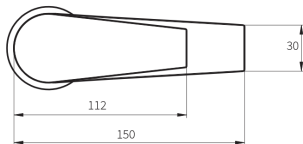

SOLITAIRE Basin Mixer White/Chrome - Obsolete

PRODUCT CODE	SLT021
COLOUR/FINISHES	White/Chrome
PRESSURE TYPE	All Pressures
MIN. PRESSURE	35kPa
MAX. PRESSURE	500kPa (As per NZ Building Code AS/NZ 3500.1)
WELS RATING	Low/Unequal 3 Star; 9L/min Mains 3 Star; 8L/min
MAX. TEMPERATURE	65°C
PLUMBING CONNECTION	15mm
CERTIFICATION	Watermark