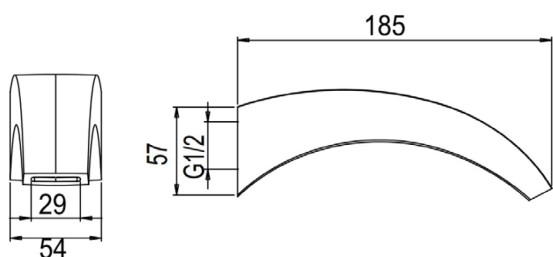

SOLITAIRE Bath Spout Mirrored Black - Obsolete

PRODUCT CODE	SLT91MB
COLOUR/FINISHES	Mirrored Black (PVD)
PRESSURE TYPE	All Pressures
MIN. PRESSURE	35kPa
MAX. PRESSURE	500kPa (As per NZ Building Code AS/NZ 3500.1)
MAX. TEMPERATURE	65°C
PLUMBING CONNECTION	15mm
SPOUT REACH	170mm