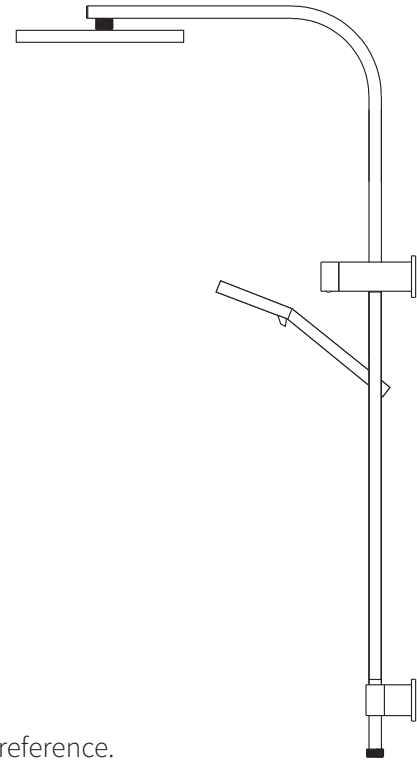

FORENO.

FORENO Double Head Shower (Square) Chrome C2-2

Congratulations on your purchase of this high quality product from Foreno Tapware.
Please read the following before installation and retain (along with your receipt) for future reference.

TECHNICAL SPECIFICATIONS

Suitable for Mains Pressure only

Minimum Pressure = 150kPa

Maximum operating Pressure = 500kPa

Maximum operating Temperature = 65 deg. Celsius

For domestic use only.

CONFIGURATION

Mains Pressure systems Install as supplied.

Unequal Low Systems Not suitable.

Equal Low systems Not suitable.

INSTALLATION

For pressures exceeding 500kPa install a pressure reducing valve. Failure to do so may void the warranty.

CAUTION: IF USING YOUR OWN SCREWS TO INSTALL THE WALL BRACKETS, DO NOT USE COUNTER SUNK TYPE SCREWS, AS THIS WILL VOID THE WARRANTY.

- **WELS 3 Star Restrictor** - Note that the FORENO C2-2 has a WELS certified disc fitted (see diagram 5 & 6 below).
  If you want greater water flow remove these discs, but note that this will not give a WELS 3 Star water rating anymore.
- Refer diagram, overleaf.