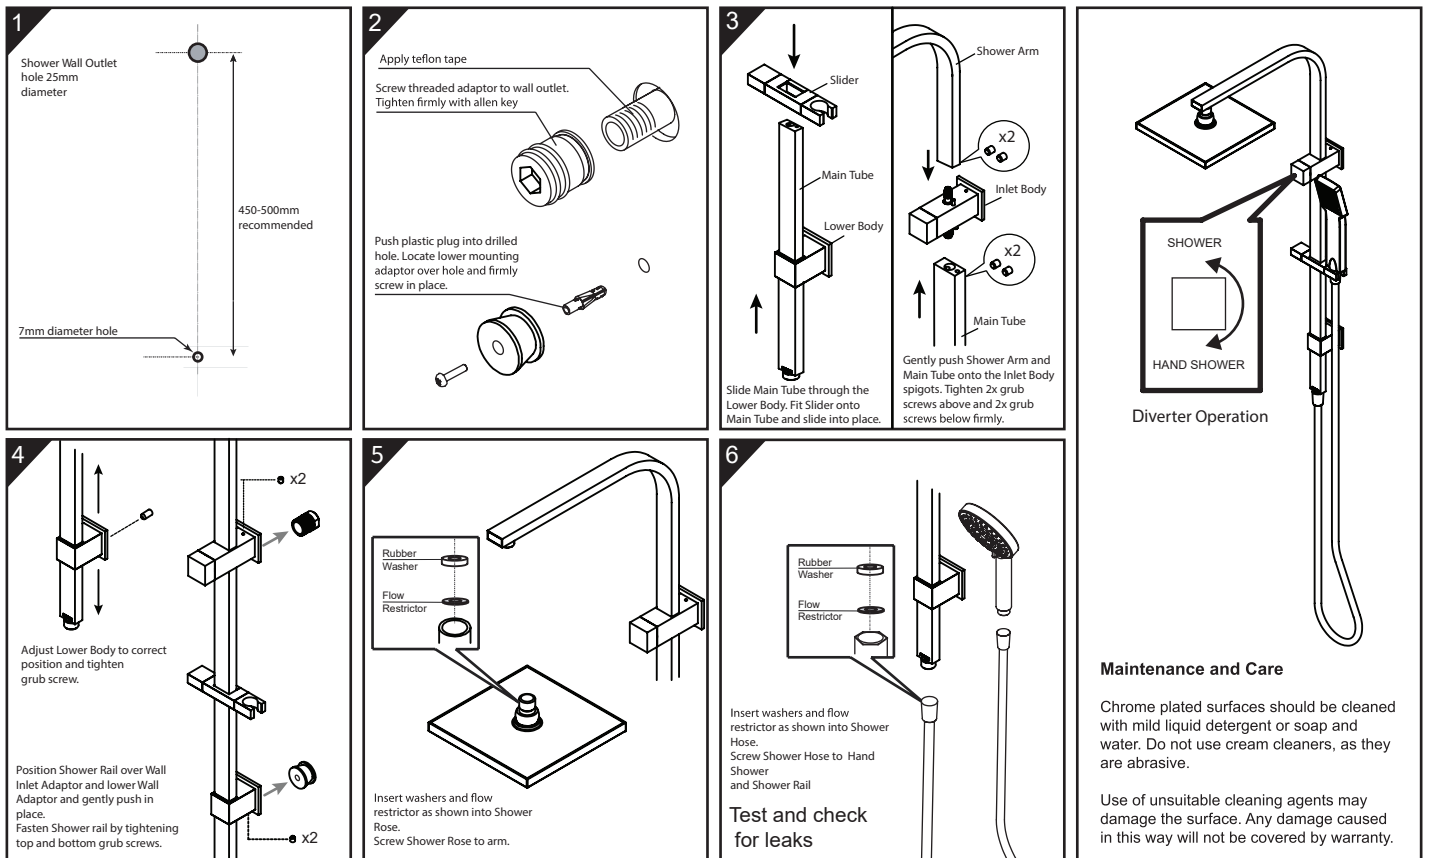

ATTACH PROOF OF PURCHASE HERE

WARRANTY

Please refer to our website for warranty information: www.foreno.co.nz/warranty

In the unlikely event that this product fails during its warranty period, phone our Customer Service team immediately on 0508 FORENO (0508 367 366) – as unauthorised removal of the product may void the warranty.

CARE AND MAINTENANCE

NOT TO BE CLEANED WITH ASTRINGENT, ABRASIVE OR CITRIC CLEANERS.

A soft, damp cloth is recommended for cleaning. Mild soap solutions can also be used on occasion.

PROUD PARTNER AND SUPPORTER OF MASTER PLUMBERS, GASFITTERS AND DRAINLAYERS