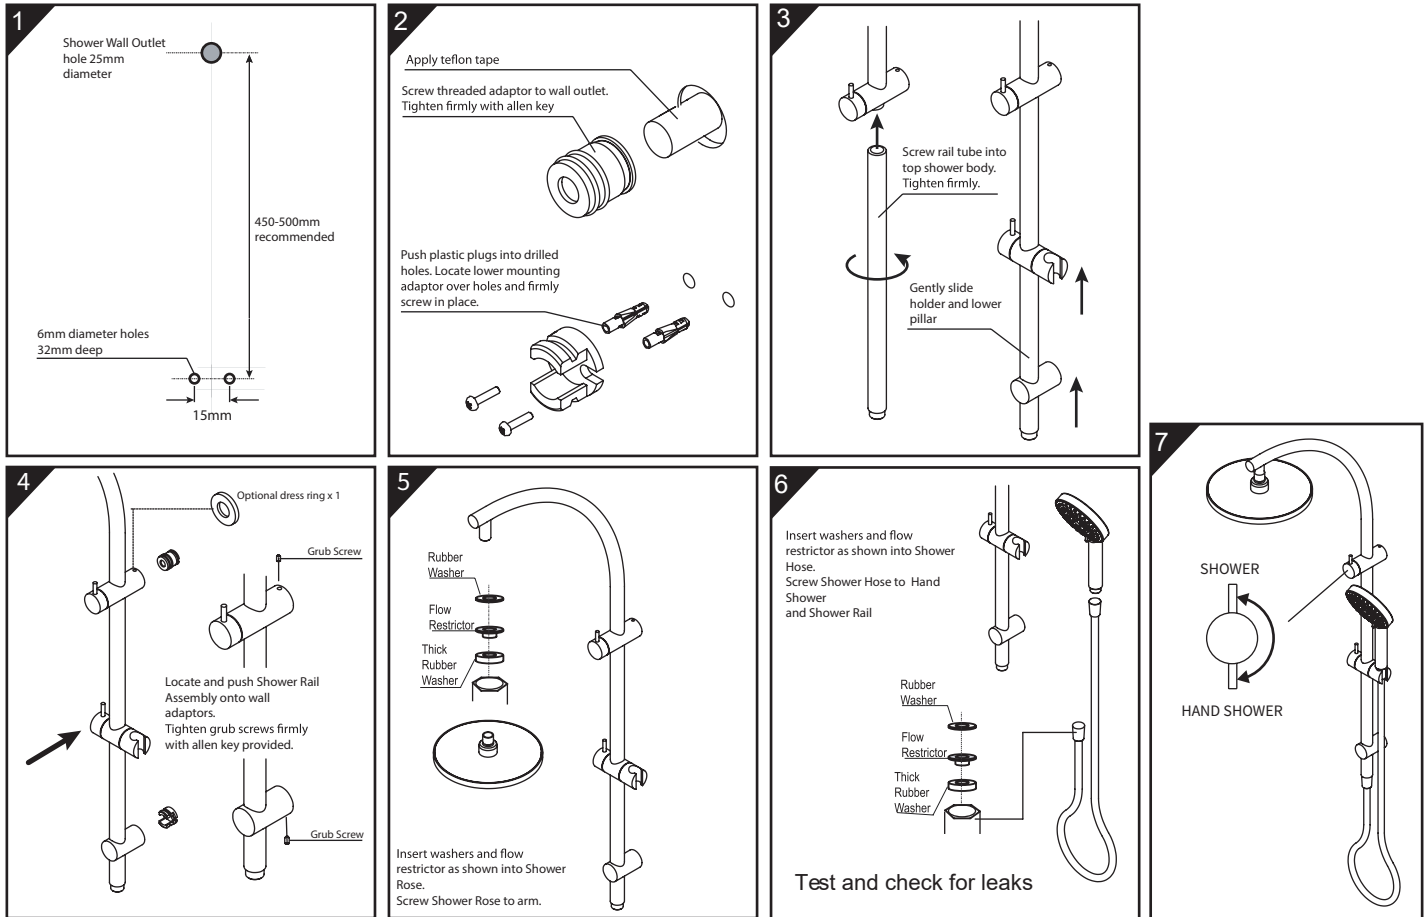

ATTACH PROOF OF PURCHASE HERE

WARRANTY

Please refer to our website for warranty information: www.foreno.co.nz/warranty

In the unlikely event that this product fails during its warranty period, phone our Customer Service team immediately on 0508 FORENO (0508 367 366) – as unauthorised removal of the product may void the warranty.

CARE AND MAINTENANCE

NOT TO BE CLEANED WITH ASTRINGENT, ABRASIVE OR CITRIC CLEANERS.

A soft, damp cloth is recommended for cleaning. Mild soap solutions can also be used on occasion.

PROUD PARTNER AND SUPPORTER OF MASTER PLUMBERS, GASFITTERS AND DRAINLAYERS