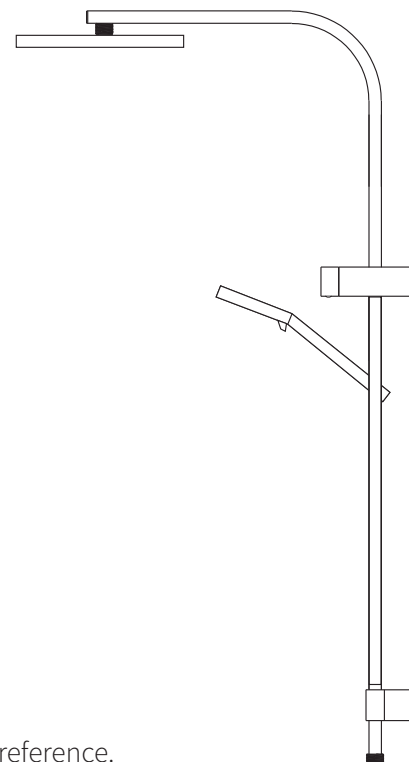

FORENO.

FORENO Double Head Shower (Round) Chrome C3-2

9 421027 591615

Congratulations on your purchase of this high quality product from Foreno Tapware.
Please read the following before installation and retain (along with your receipt) for future reference.

TECHNICAL SPECIFICATIONS

Suitable for Mains Pressure only

Minimum Pressure = 150kPa

Maximum operating Pressure = 500kPa

Maximum operating Temperature = 65 deg. Celsius

For domestic use only.

CONFIGURATION

Mains Pressure systems Install as supplied.

Unequal Low Systems Not suitable.

Equal Low systems Not suitable.

INSTALLATION

For pressures exceeding 500kPa install a pressure reducing valve. Failure to do so may void the warranty.

CAUTION: IF USING YOUR OWN SCREWS TO INSTALL THE WALL BRACKETS, DO NOT USE COUNTER SUNK TYPE SCREWS, AS THIS WILL VOID THE WARRANTY.

- **WELS 3 Star Restrictor** - Note that the FORENO C3-2 has a WELS certified disc fitted (see diagram 5 & 6 below).
  If you want greater water flow remove these discs, but note that this will not give a WELS 3 Star water rating anymore.
- Refer diagram, overleaf.