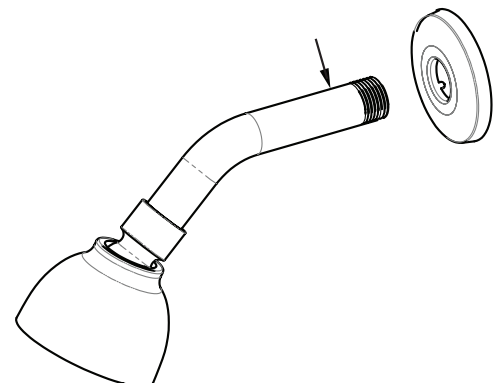

INSTALLATION

For pressures exceeding 500kPa install a pressure reducing valve. Failure to do so may void the warranty.

- Screw the shower arm to the wall connection and tighten, using a liberal amount of teflon thread tape or hemp and grease at the wall connection (see diagram)
- Turn on water supply
- Check for leaks

Use a liberal amount of teflon thread tape or hemp and grease