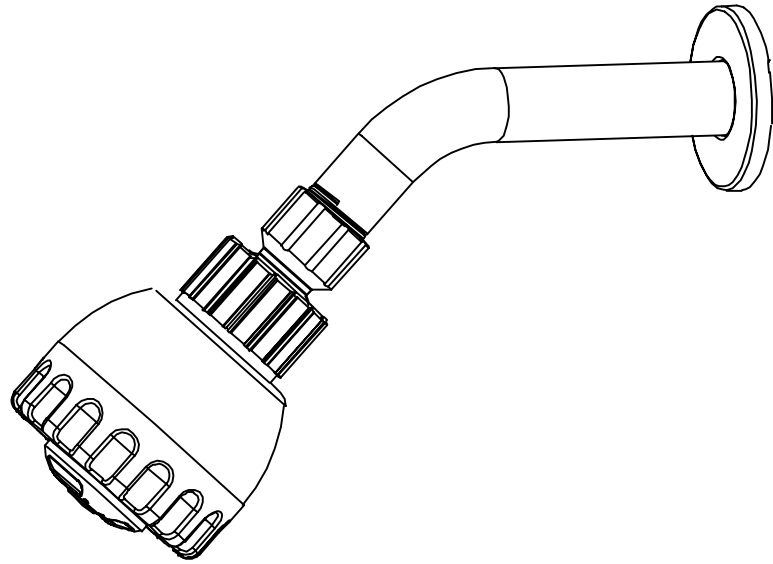

## Espree Multi-Function Shower Rose ESR3

9 421027 594708

Congratulations on your purchase of this high quality product from Foreno Tapware.  
Please read the following before installation and retain (along with your receipt) for future reference.