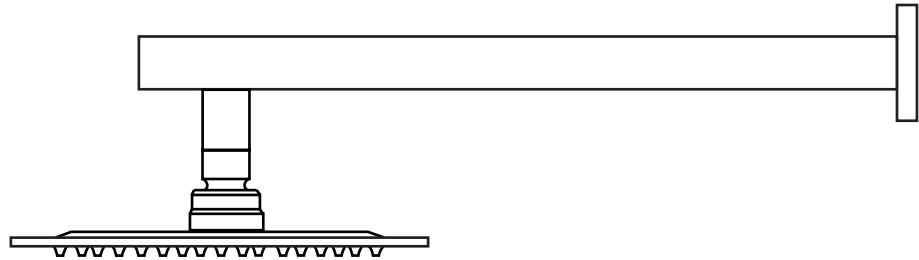

FORENO.

FORENO Wall Mounted Shower Rose (Square) Chrome RTDWR

Congratulations on your purchase of this high quality product from Foreno Tapware.
Please read the following before installation and retain (along with your receipt) for future reference.

- Cut G1/2" screwed tube (nipping) to allow for a minimum 10mm inlet protrusion.
- Use a liberal amount of thread tape on the inlet nipple to ensure a secure seal.
- Turn on water supply.
- Check for leaks.

Note: This shower rose has a flow controller attached between the arm and the rose. If a greater water flow is required, you can remove this controller - however if removed, this product will no longer achieve a WELS rating of 3 stars.