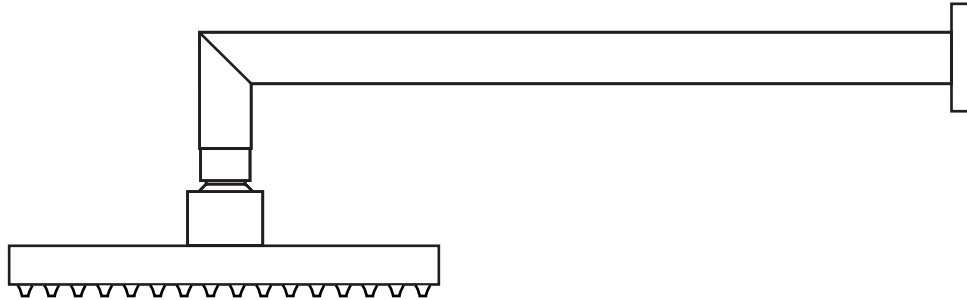

## FORENO Wall Mounted Shower Rose (Square) 350mm arm Chrome RTWR

Congratulations on your purchase of this high quality product from Foreno Tapware.  
Please read the following before installation and retain (along with your receipt) for future reference.

Note: This shower rose has a flow controller attached between the arm and the rose. If a greater water flow is required, you can remove this controller - however if removed, this product will no longer achieve a WELS rating of 3 stars.